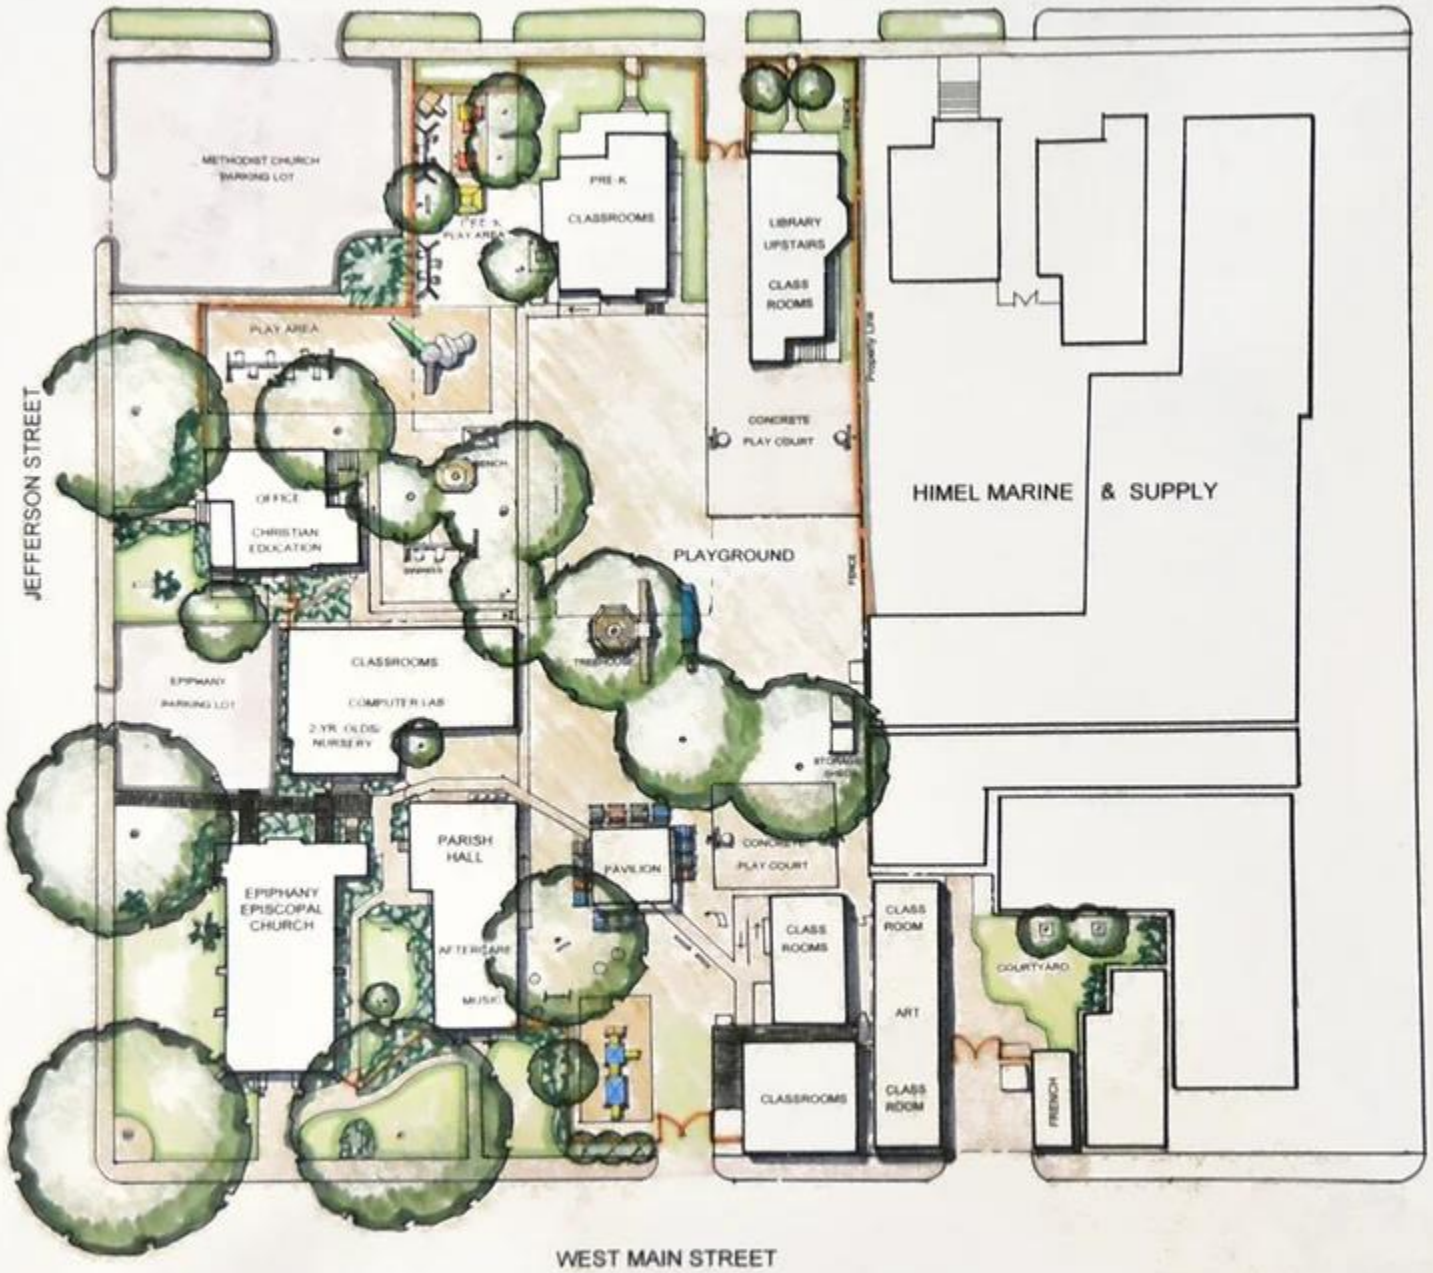

WEST ST. PETER STREET

EPIPHANY DAY SCHOOL
NEW IBERIA, LOUISIANA

EXISTING CAMPUS

SCALE 1" = 30' - 0"

MARCH 2001